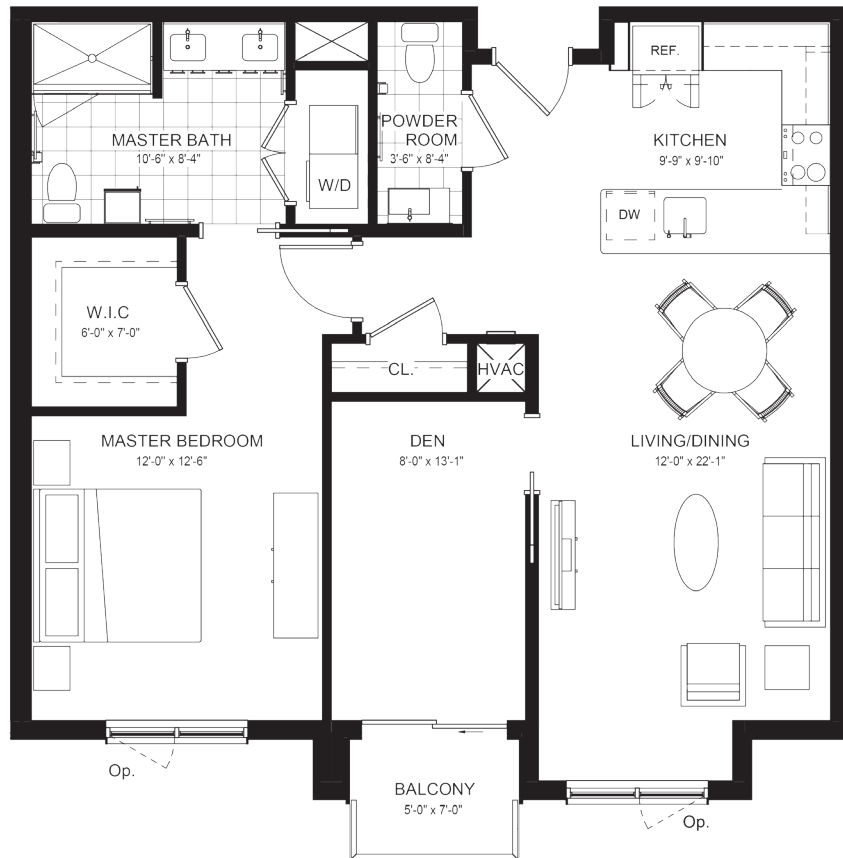

The Baldwin  
life at its core

# FLOOR PLAN

## HILLSBOROUGH One-Bedroom with Den

967 square feet (average)

Floor plans subject to change.