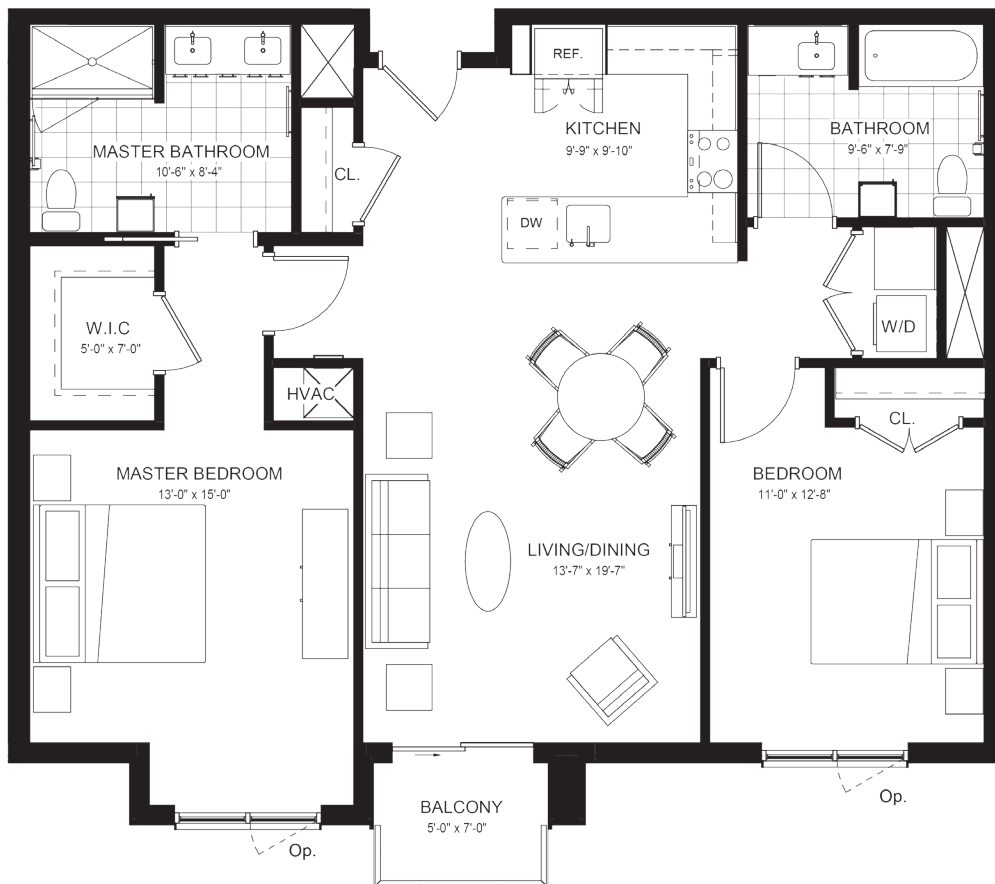

The Baldwin
life at its core

FLOOR PLAN

LONDONDERRY Two-Bedroom 1,113 square feet (average)

Floor plans subject to change.