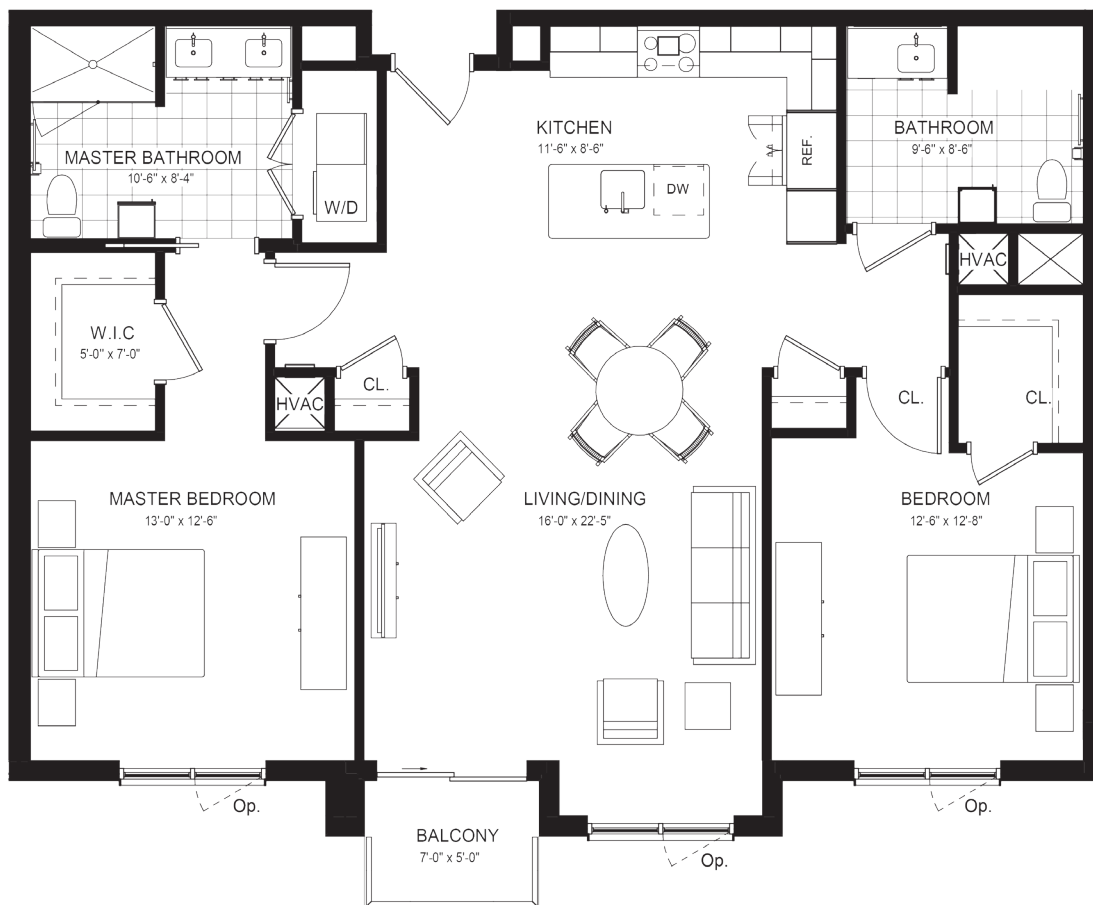

The Baldwin
life at its core

FLOOR PLAN

MILFORD Two-Bedroom Deluxe

1,228 square feet (average)

Floor plans subject to change.