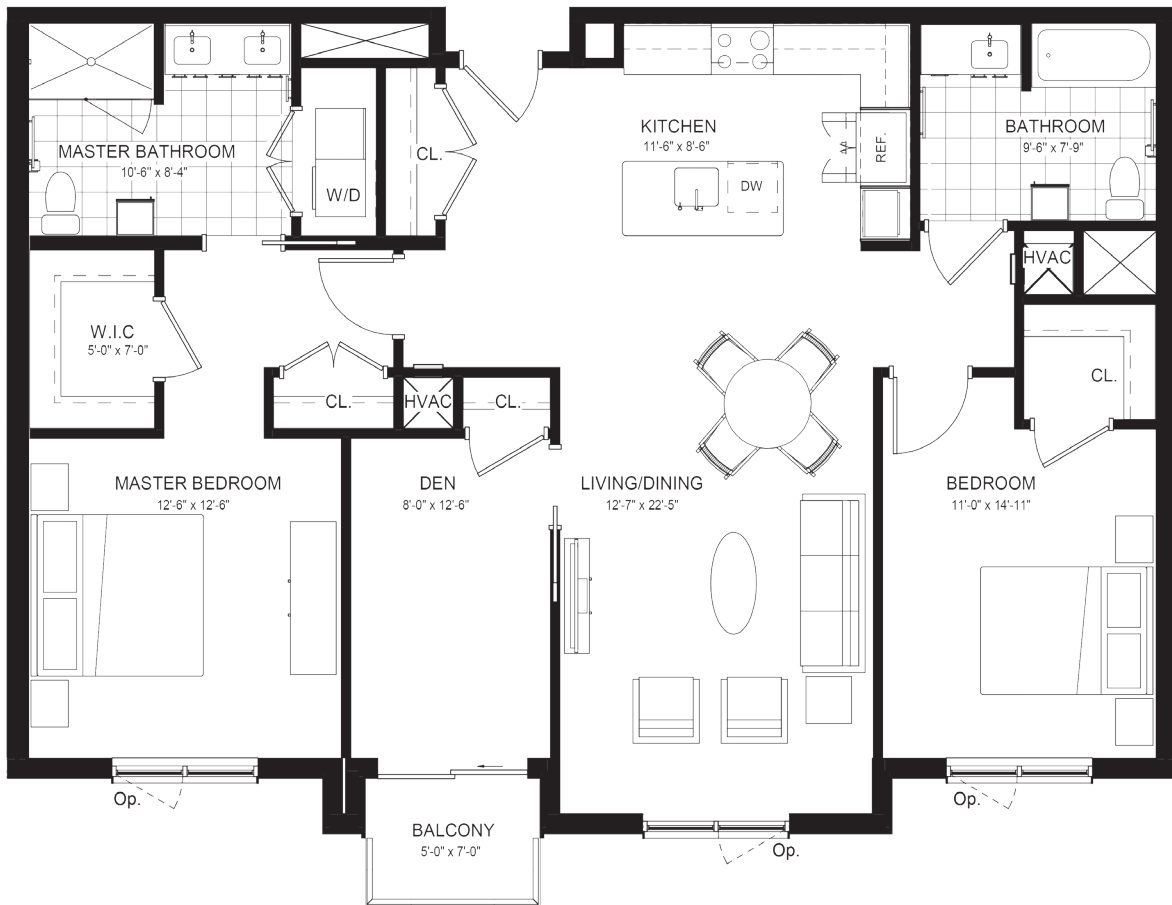

The Baldwin  
life at its core

# FLOOR PLAN

## NEWCASTLE Two-Bedroom with Den

1,306 square feet (average)

Floor plans subject to change.