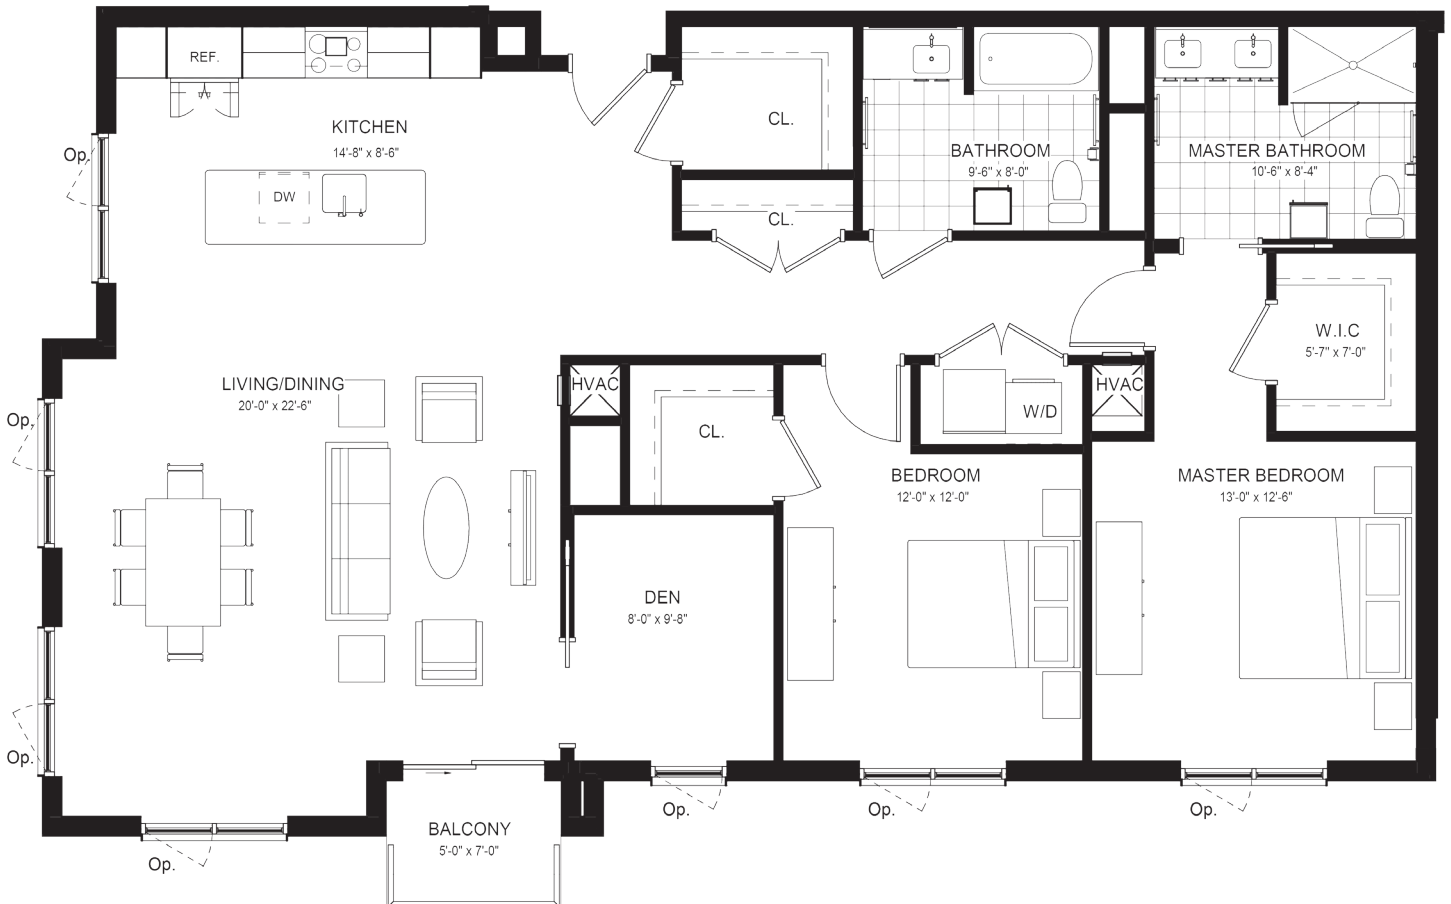

The Baldwin
life at its core

FLOOR PLAN

STEWARTSTOWN Two-Bedroom Deluxe with Den

1,536 square feet (average)

Floor plans subject to change.