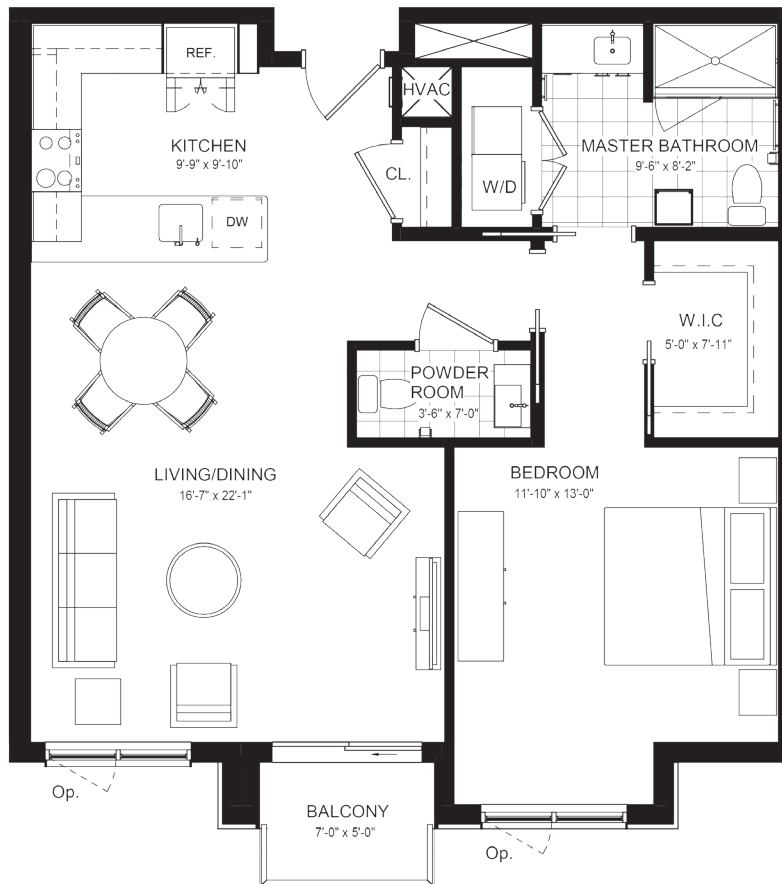

The Baldwin
life at its core

FLOOR PLAN

ANTRIM One-Bedroom Deluxe

848 square feet (average)

Floor plans subject to change.