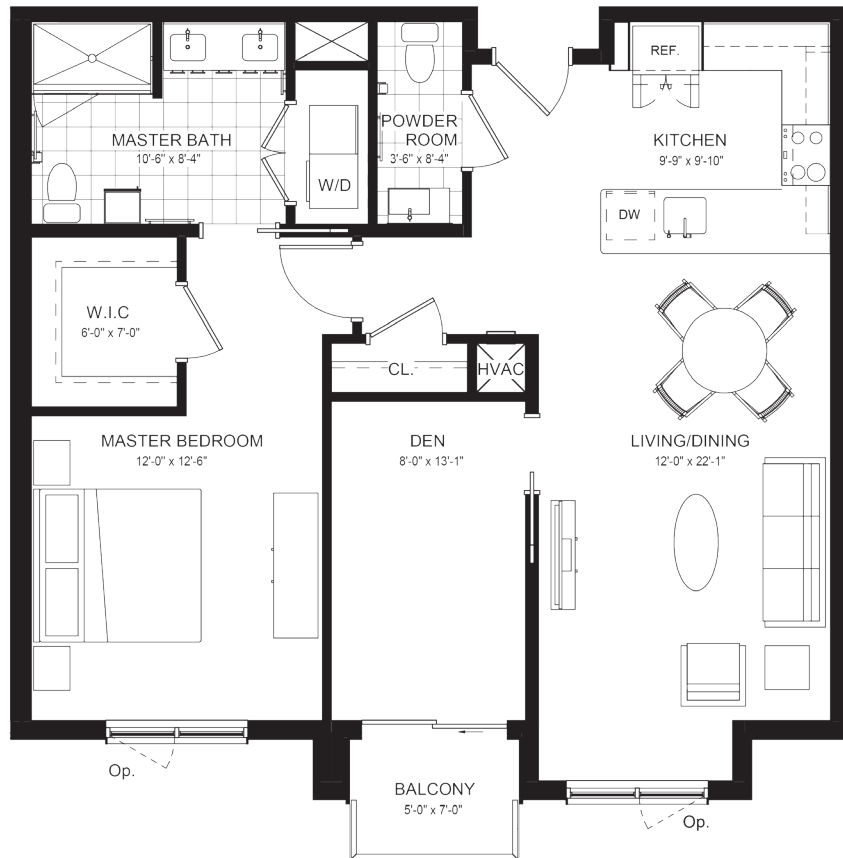

The Baldwin
life at its core

FLOOR PLAN

HILLSBOROUGH One-Bedroom with Den 967 square feet (average)

Floor plans subject to change.