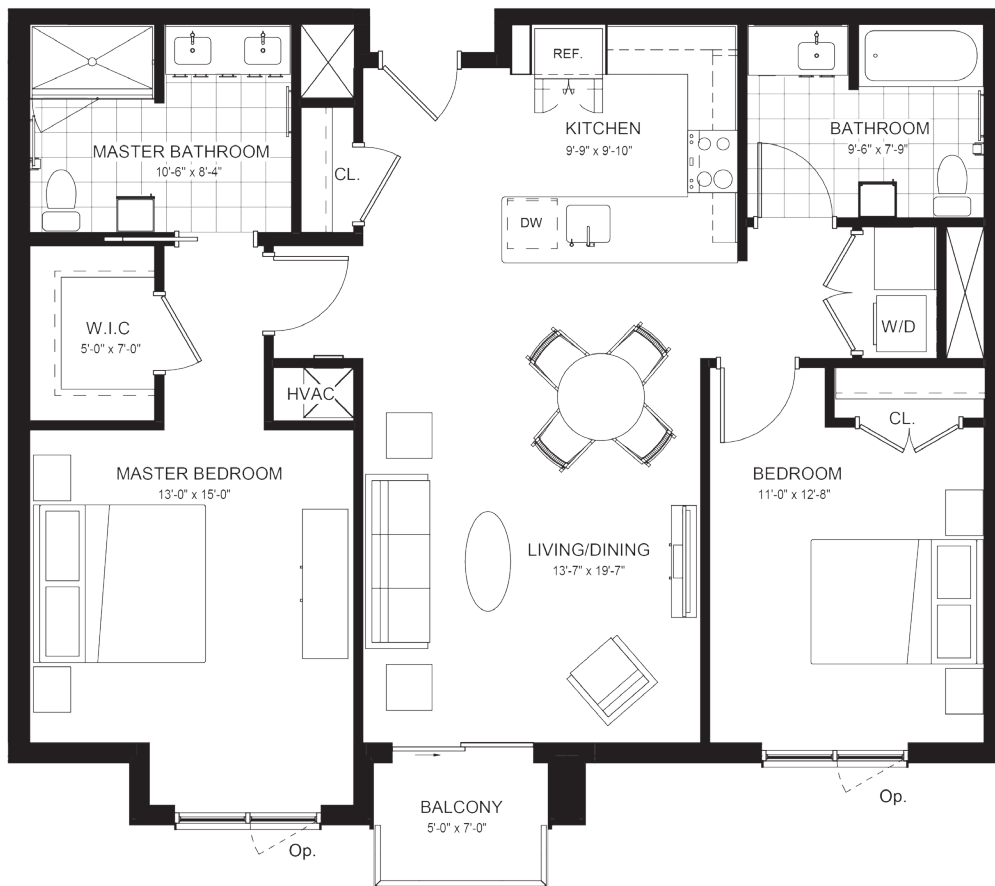

The Baldwin  
life at its core

# FLOOR PLAN

## LONDONDERRY Two-Bedroom 1,113 square feet (average)

Floor plans subject to change.