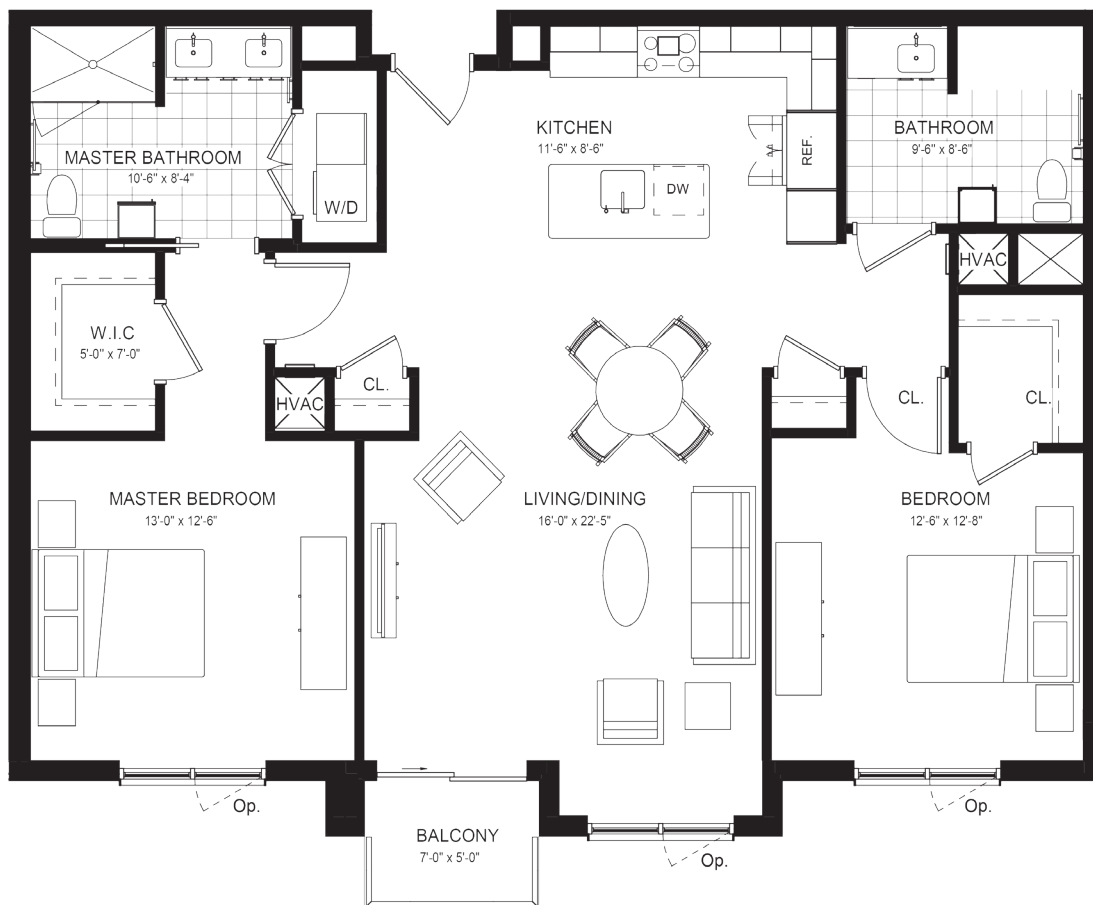

The Baldwin  
life at its core

# FLOOR PLAN

## MILFORD Two-Bedroom Deluxe

1,228 square feet (average)

Floor plans subject to change.