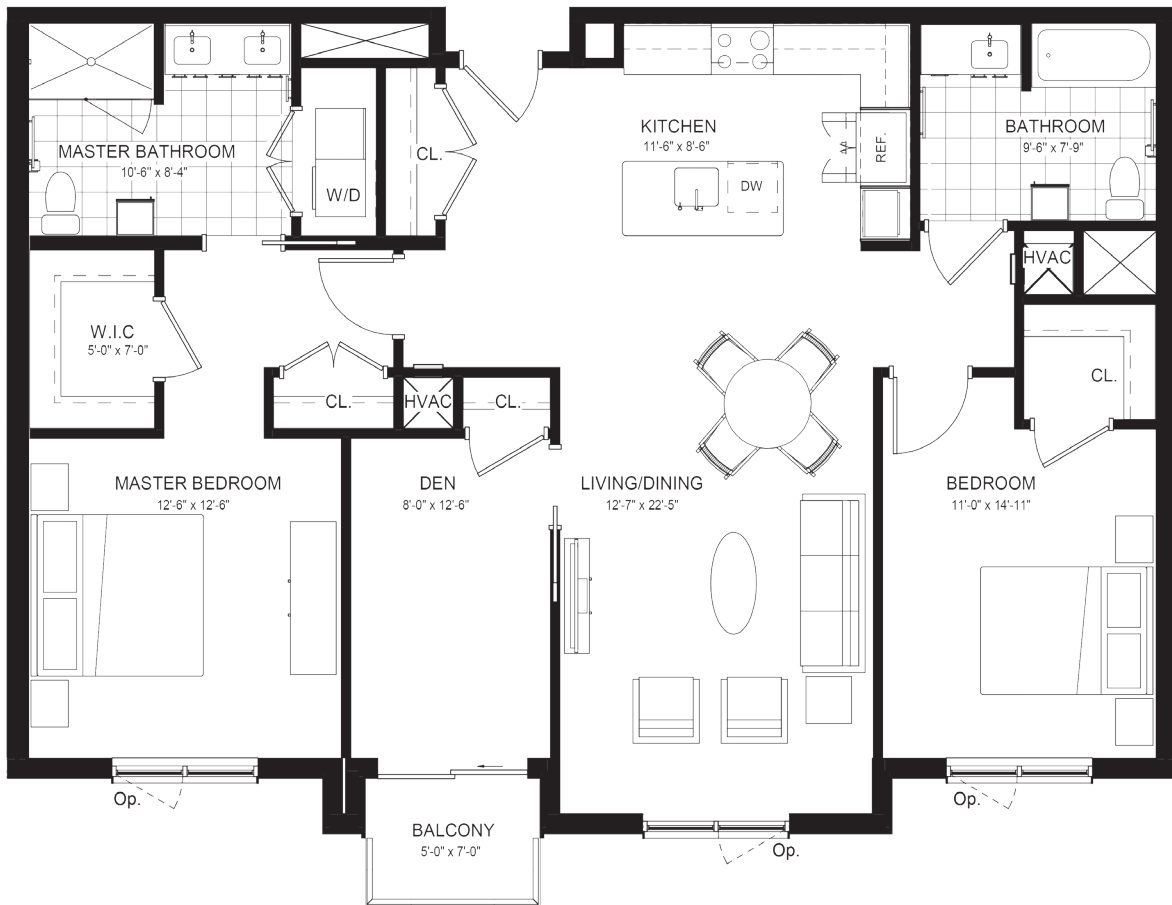

The Baldwin
life at its core

FLOOR PLAN

NEWCASTLE Two-Bedroom with Den 1,306 square feet (average)

Floor plans subject to change.