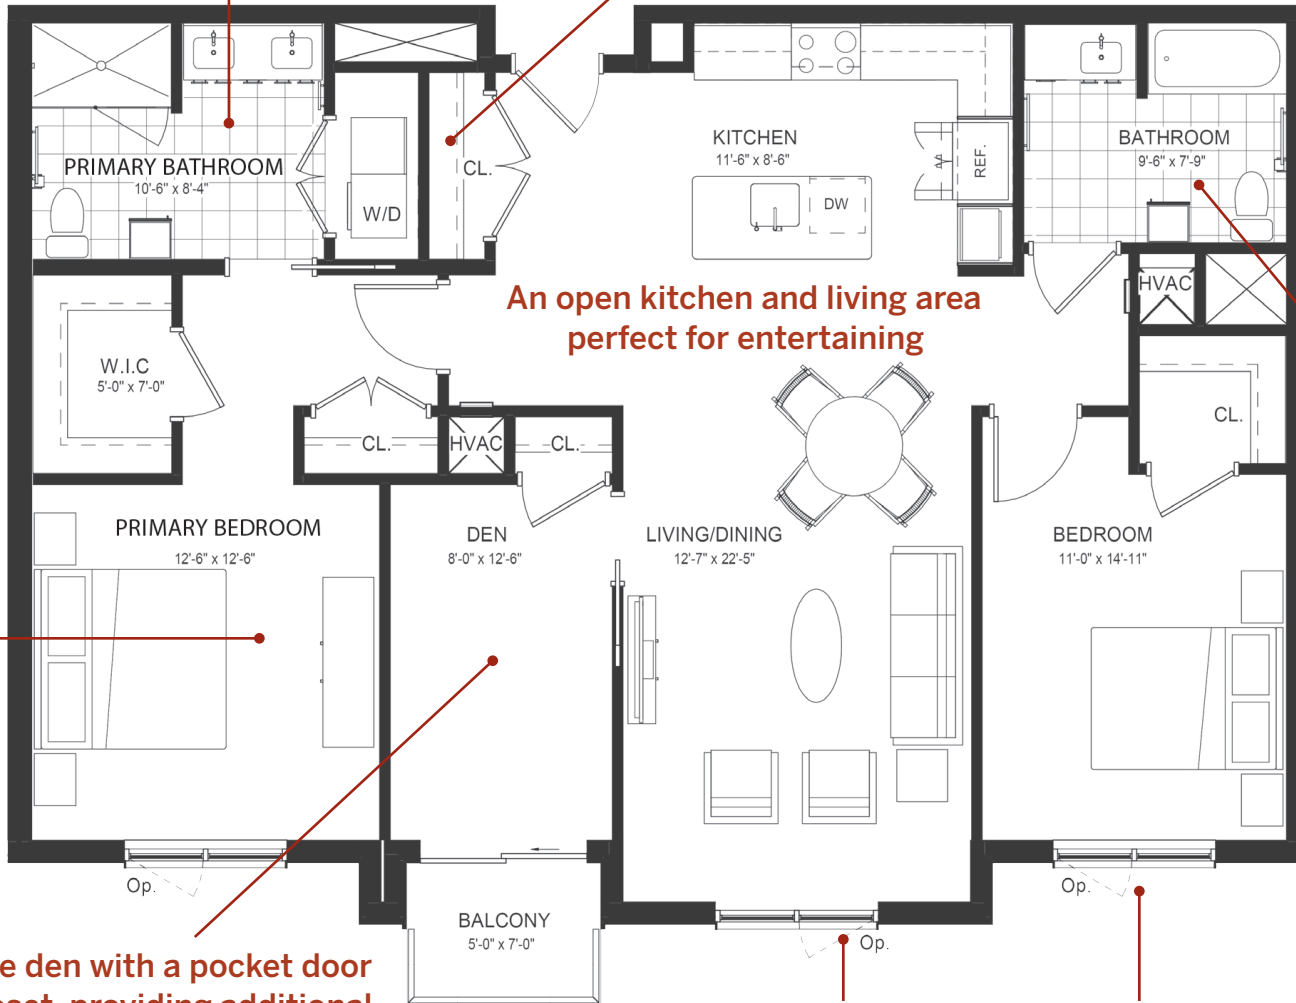

THE NEWCASTLE

TWO BEDROOM WITH DEN
1,321 SQUARE FEET

En suite primary bathroom with double vanities and a convenient laundry closet

Additional large coat/storage closet at the entry

An open kitchen and living area perfect for entertaining

Second bedroom with a walk-in closet Second full bath

Primary bedroom with two closets including a walk-in closet

A separate den with a pocket door and a closet, providing additional space for your favorite pursuits